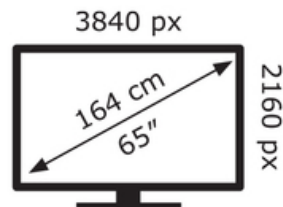

ENERG

LG Electronics

65NANO813QA

95 kWh/1000h

ABCDEF**G**

153 kWh/1000h

2019/2013